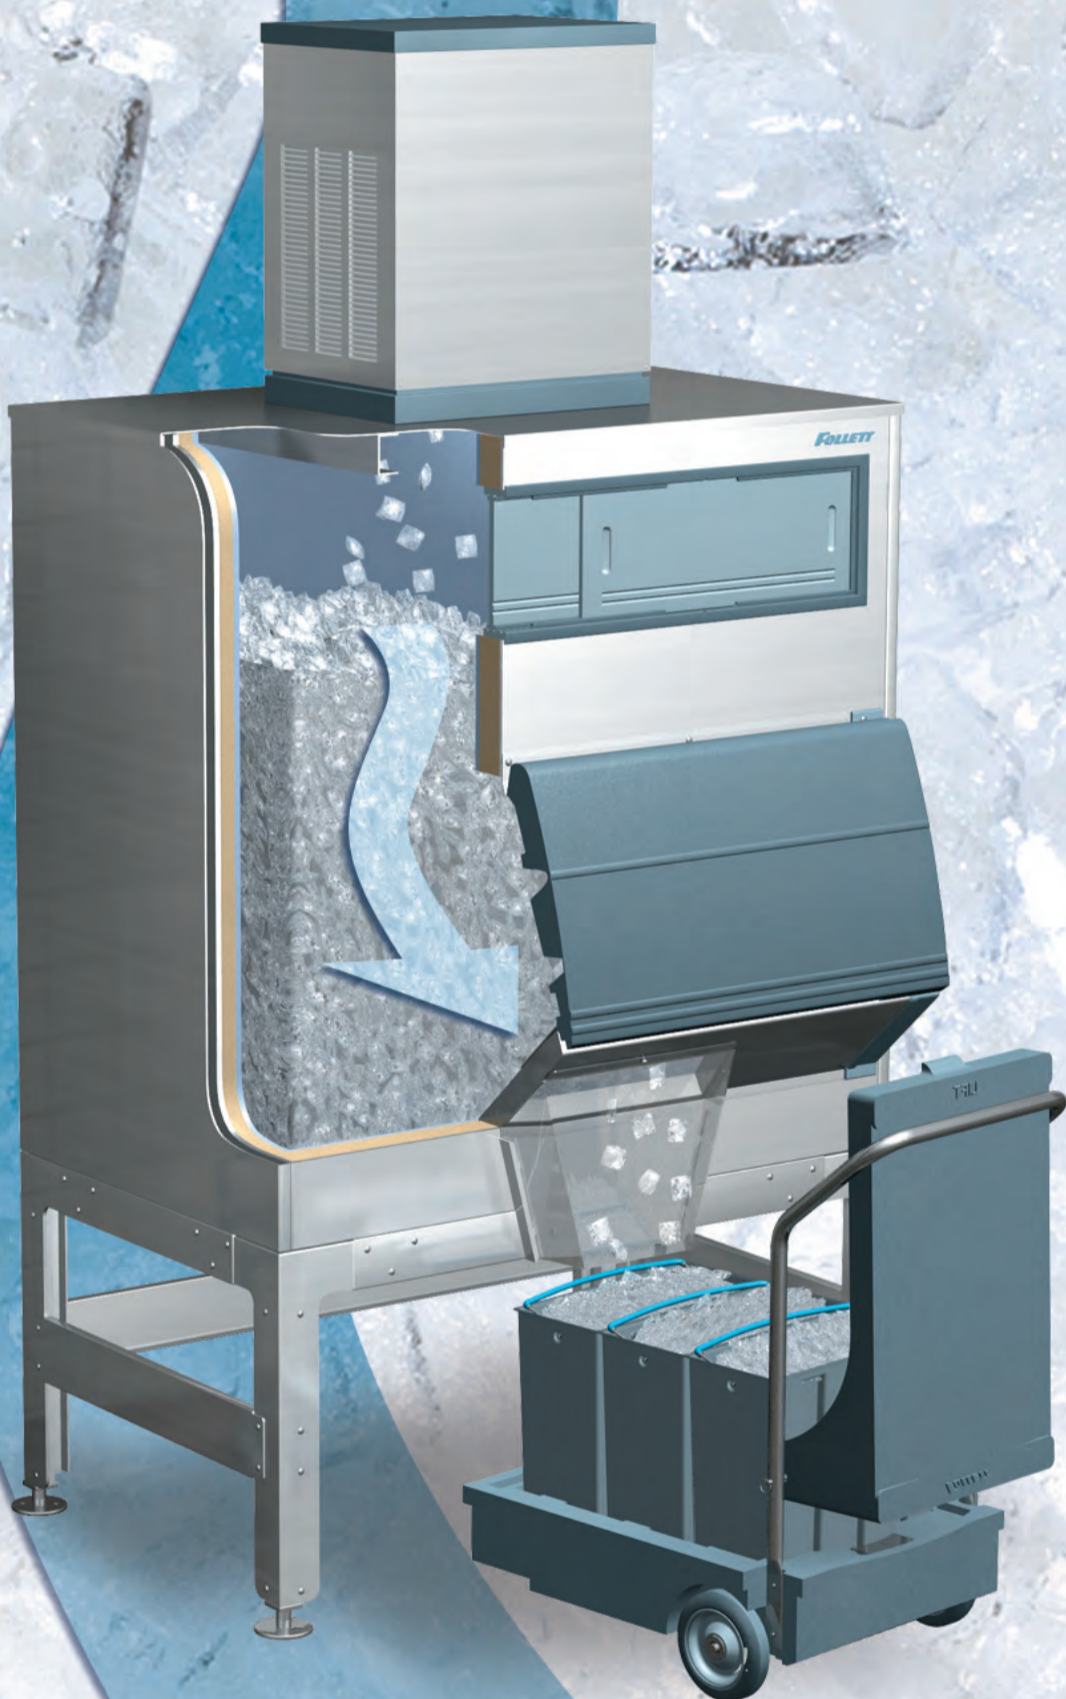

Follett – the leader in ice storage and transport

Follett invented the upright ice storage bin and revolutionized the industry. First ice in – first ice out. No more stale, dirty and unsanitary ice from the bottom of an “old style” slope front bin.

new solution!

Access to ice bridges
Insert probe to simply
and safely break
stubborn bridges

new solution!

SmartCART™
Transports
ice easily and
hygienically

new solution!

Ice • Device™
A Follett bin for
even greater
efficiency –
gravity
ice drop

Ice transport is safe and sanitary

- Labour savings ice removal
- Store and dispense ice into
carts, totes or bags
- Exceptional sanitation and
safety for food service

FOLLETT
Innovative solutions, inspired by ice

Follett...

the leader in ice storage and transport

**fresh ice
IN**

**fresh ice
OUT**

- ✓ First ice in – first ice out
- ✓ No more stale, dirty & unsanitary ice from the bottom of an “old style” slope front bin
- ✓ Labour saving ice removal
- ✓ Store & dispense ice into carts, totes or bags
- ✓ Exceptional sanitation & safety for food service